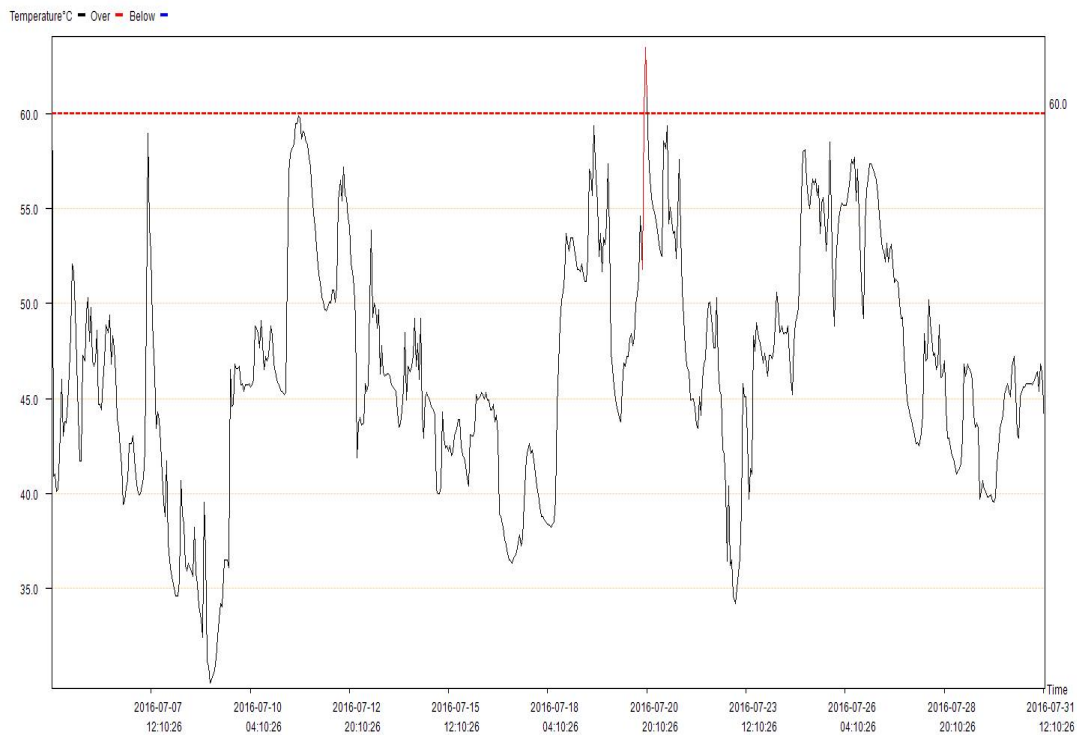

RC-4 Data Logger

User Information	1 meter Ground Probe
Number	001
Interval	1:0:0 H:M:S
Delay Time	0.0 H
Data Sum	642
TemperatureMaximum	63.8° C
TemperatureMinimum	30° C
TemperatureAverage	46.6° C
TemperatureAlarm Upper Limit	60.0° C
TemperatureAlarm Lower Limit	-30.0° C
Start Time	2016-07-04 20:10:26
End Time	2016-07-31 13:10:26
Date Format	yyyy-MM-dd HH:mm:ss
TemperatureUnit	° C