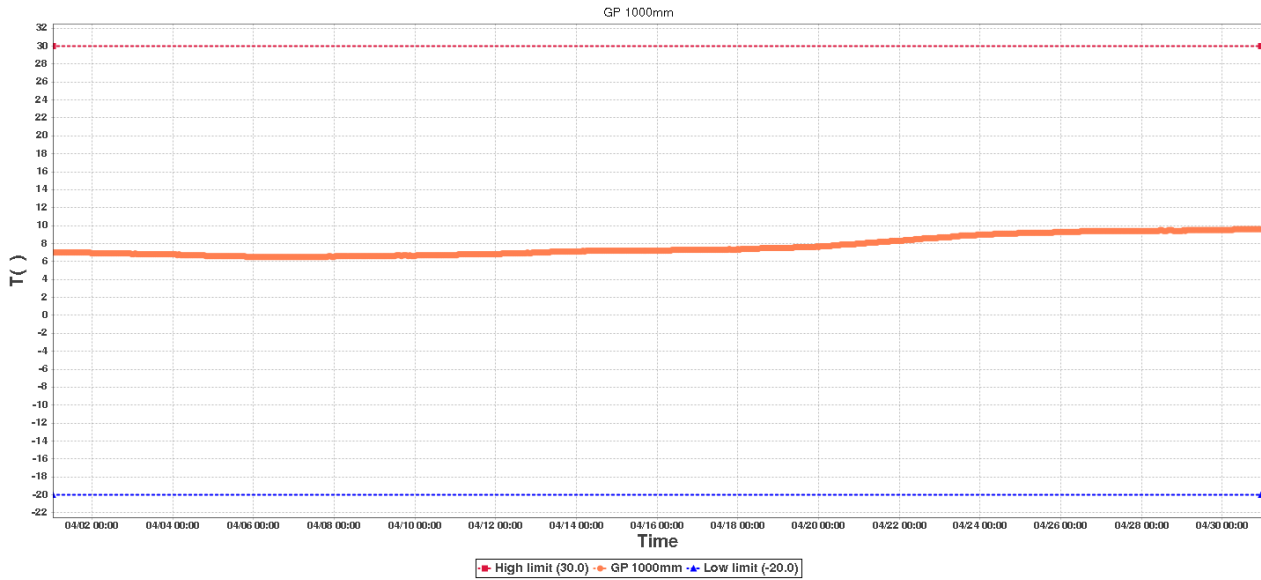

File Generated: 2019/05/05 14:54:50

RCW-600WiFi Data Log

Device Information

Device ID:	02849871144083001802	Device SUB-ID:	0
Device Name:	Ground Prob-2	Device Model:	RCW-600WiFi

Description:

Hours to monitor: 719.0

GP 1000mmSummary

High limit:	30.0	Start Time:	2019/04/01 00:44:30(GMT+01:00)
Low limit:	-20.0	End Time:	2019/04/30 23:09:31(GMT+01:00)
Max:	9.6	Data Points:	718
Min:	6.5		
Average:	7.68		

AirSummary

High limit:	30.0	Start Time:	2019/04/01 00:44:30(GMT+01:00)
Low limit:	-20.0	End Time:	2019/04/30 23:09:31(GMT+01:00)
Max:	27.4	Data Points:	718
Min:	-2.6		
Average:	9.5		