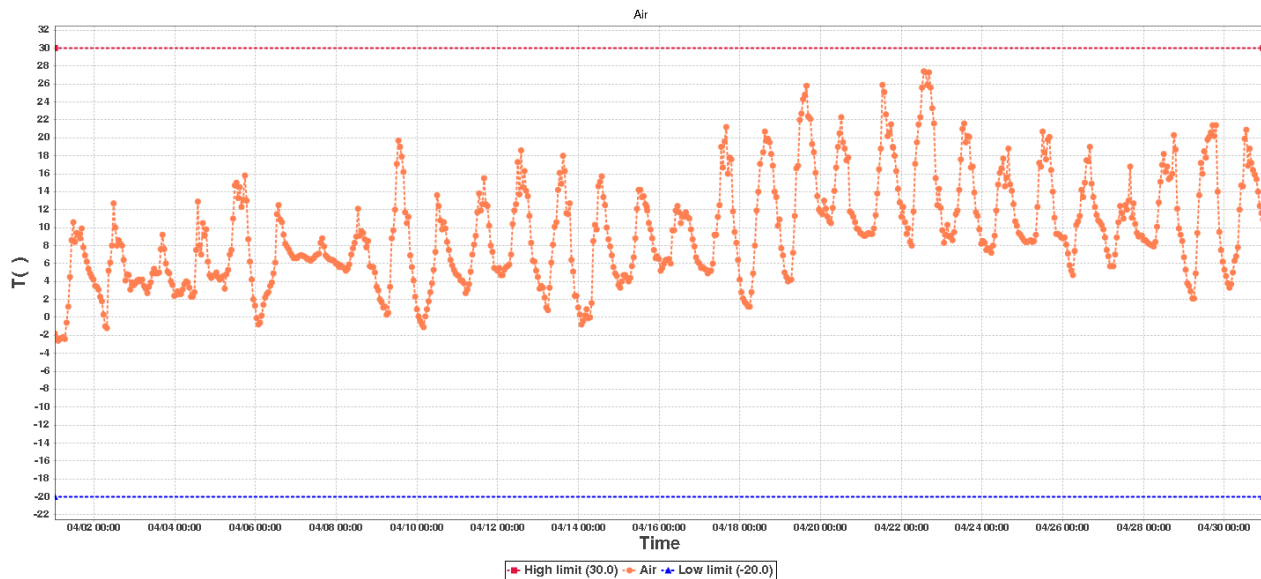

File Generated: 2019/05/05 14:54:50

RCW-600WiFi Data Log

Device Information

Device ID:	02849871144083001802	Device SUB-ID:	0
Device Name:	Ground Prob-2	Device Model:	RCW-600WiFi

Description:

Hours to monitor: 719.0

GP 1000mmSummary

High limit:	30.0	Start Time:	2019/04/01 00:44:30(GMT+01:00)
Low limit:	-20.0	End Time:	2019/04/30 23:09:31(GMT+01:00)
Max:	9.6	Data Points:	718
Min:	6.5		
Average:	7.68		

AirSummary

High limit:	30.0	Start Time:	2019/04/01 00:44:30(GMT+01:00)
Low limit:	-20.0	End Time:	2019/04/30 23:09:31(GMT+01:00)
Max:	27.4	Data Points:	718
Min:	-2.6		
Average:	9.5		