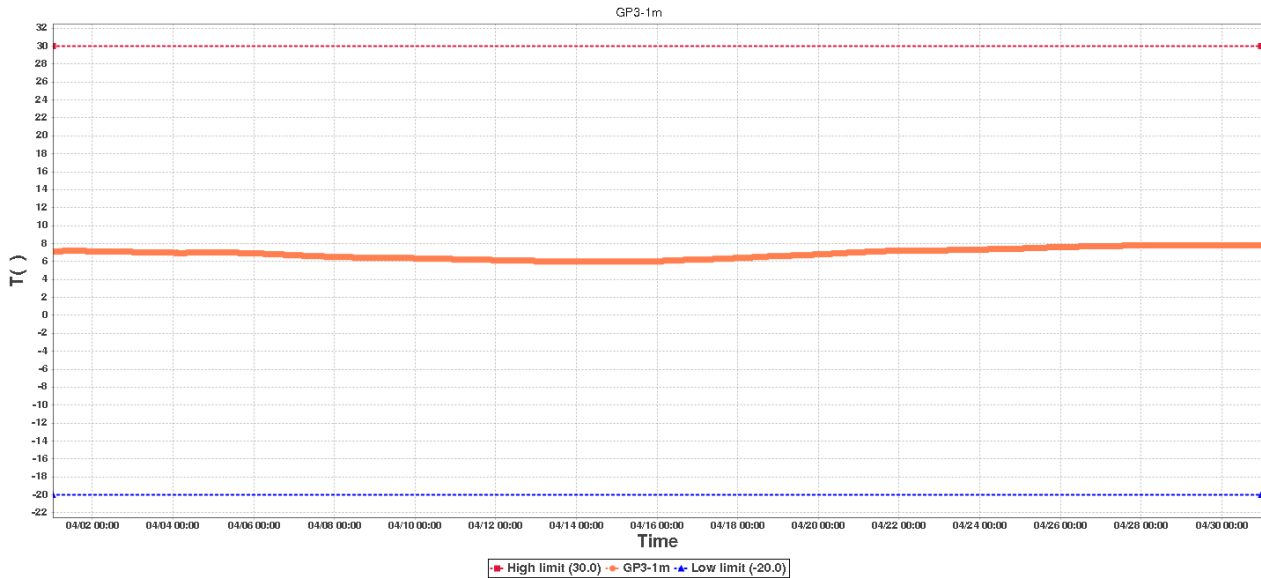

File Generated: 2021/05/10 19:35:53

Ground Prob-2 Data Log

Device Information

Device ID:	02849871144083001802	Device SUB-ID:	0
Device Name:	Ground Prob-2	Device Model:	RCW-600WiFi

Description:

Hours to monitor: 719.0

GP3-1mSummary

High limit:	30.0	Start Time:	2021/04/01 00:29:46(GMT+00:00)
Low limit:	-20.0	End Time:	2021/04/30 23:24:55(GMT+00:00)
Max:	7.8	Data Points:	715
Min:	6.0		
Average:	6.9		

GP4-AirSummary

High limit:	30.0	Start Time:	2021/04/01 00:29:46(GMT+00:00)
Low limit:	-20.0	End Time:	2021/04/30 23:24:55(GMT+00:00)
Max:	20.1	Data Points:	715
Min:	-4.8		
Average:	5.9		