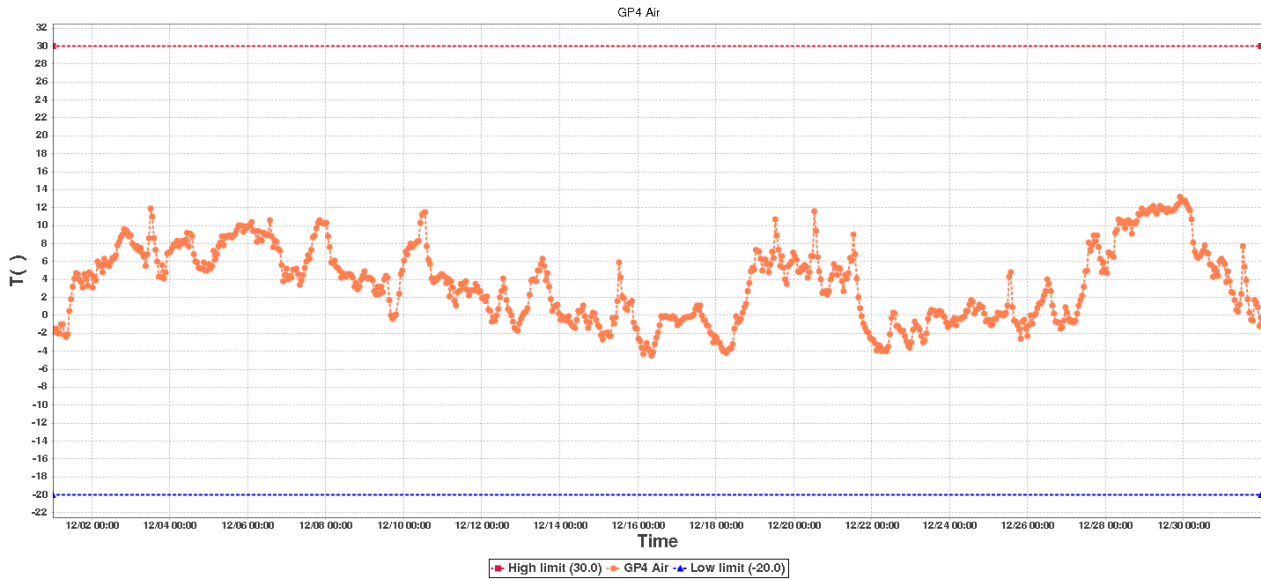

File Generated: 2020/01/03 03:25:50

Ground Prob-2 Data Log

Device Information

| | | | |
|--------------|----------------------|----------------|-------------|
| Device ID: | 02849871144083001802 | Device SUB-ID: | 0 |
| Device Name: | Ground Prob-2 | Device Model: | RCW-600WiFi |

Description:

Hours to monitor: 743.0

GP3 1000mmSummary

| | | | |
|-------------|-------|--------------|--------------------------------|
| High limit: | 30.0 | Start Time: | 2019/12/01 00:02:23(GMT+00:00) |
| Low limit: | -20.0 | End Time: | 2019/12/31 23:42:07(GMT+00:00) |
| Max: | 6.5 | Data Points: | 734 |
| Min: | 3.8 | | |
| Average: | 5.2 | | |

GP4 AirSummary

| | | | |
|-------------|-------|--------------|--------------------------------|
| High limit: | 30.0 | Start Time: | 2019/12/01 00:02:23(GMT+00:00) |
| Low limit: | -20.0 | End Time: | 2019/12/31 23:42:07(GMT+00:00) |
| Max: | 13.2 | Data Points: | 734 |
| Min: | -4.5 | | |
| Average: | 3.6 | | |