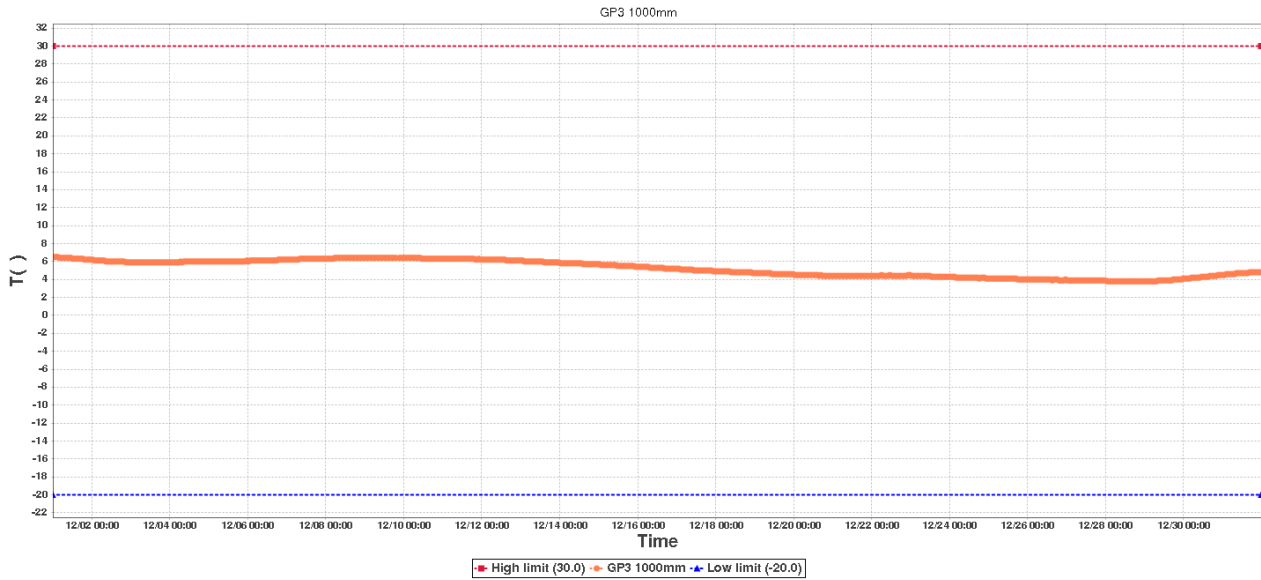

File Generated: 2020/01/03 03:25:50

Ground Prob-2 Data Log

Device Information

| | | | |
|--------------|----------------------|----------------|-------------|
| Device ID: | 02849871144083001802 | Device SUB-ID: | 0 |
| Device Name: | Ground Prob-2 | Device Model: | RCW-600WiFi |

Description:

Hours to monitor: 743.0

GP3 1000mmSummary

| | | | |
|-------------|-------|--------------|--------------------------------|
| High limit: | 30.0 | Start Time: | 2019/12/01 00:02:23(GMT+00:00) |
| Low limit: | -20.0 | End Time: | 2019/12/31 23:42:07(GMT+00:00) |
| Max: | 6.5 | Data Points: | 734 |
| Min: | 3.8 | | |
| Average: | 5.2 | | |

GP4 AirSummary

| | | | |
|-------------|-------|--------------|--------------------------------|
| High limit: | 30.0 | Start Time: | 2019/12/01 00:02:23(GMT+00:00) |
| Low limit: | -20.0 | End Time: | 2019/12/31 23:42:07(GMT+00:00) |
| Max: | 13.2 | Data Points: | 734 |
| Min: | -4.5 | | |
| Average: | 3.6 | | |