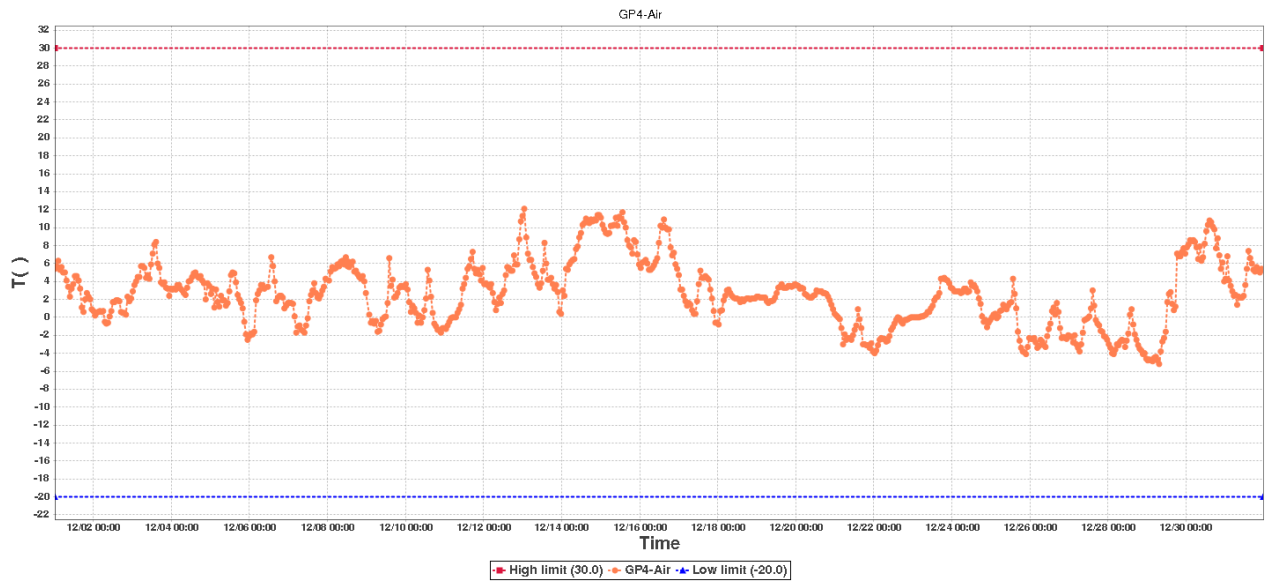

## Device Information

Device ID:	02849871144083001802	Device SUB-ID:	0
Device Name:	Ground Prob-2	Device Model:	RCW-600WiFi

## Description:

Hours to monitor: 743.0

## GP3-1mSummary

High limit:	30.0	Start Time:	2021/12/01 00:26:08(GMT+00:00)
Low limit:	-20.0	End Time:	2021/12/31 23:23:08(GMT+00:00)
Max:	15.9	Data Points:	732
Min:	6.0		
Average:	8.5		

## GP4-AirSummary

High limit:	30.0	Start Time:	2021/12/01 00:26:08(GMT+00:00)
Low limit:	-20.0	End Time:	2021/12/31 23:23:08(GMT+00:00)
Max:	12.1	Data Points:	732
Min:	-5.2		
Average:	2.6		

**Data List**