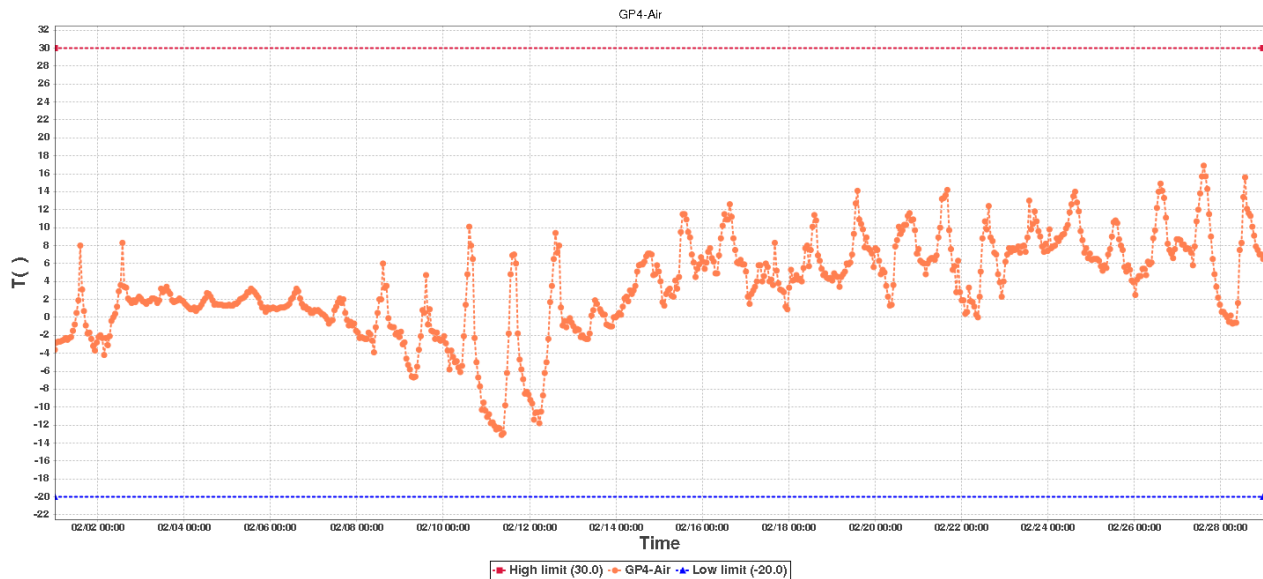

File Generated: 2021/03/06 08:37:31

Ground Prob-2 Data Log

Device Information

Device ID:	02849871144083001802	Device SUB-ID:	0
Device Name:	Ground Prob-2	Device Model:	RCW-600WiFi

Description:

Hours to monitor: 671.0

GP3-1mSummary

High limit:	30.0	Start Time:	2021/02/01 00:15:37(GMT+00:00)
Low limit:	-20.0	End Time:	2021/02/28 23:30:40(GMT+00:00)
Max:	4.5	Data Points:	668
Min:	2.4		
Average:	3.0		

GP4-AirSummary

High limit:	30.0	Start Time:	2021/02/01 00:15:37(GMT+00:00)
Low limit:	-20.0	End Time:	2021/02/28 23:30:40(GMT+00:00)
Max:	16.9	Data Points:	668
Min:	-13.1		
Average:	3.3		