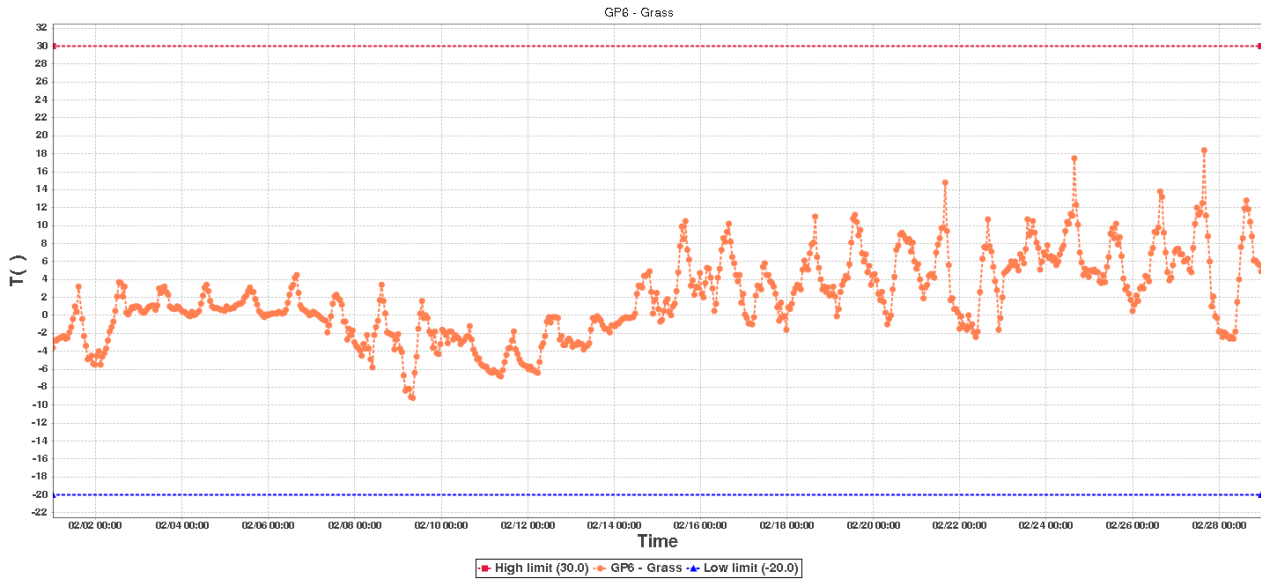

## Device Information

Device ID:	50963466130496808682	Device SUB-ID:	0
Device Name:	GroundProbe-3	Device Model:	RCW-600WiFi

## Description:

Hours to monitor: 671.0

## GP5 - ConcreteSummary

High limit:	30.0	Start Time:	2021/02/01 00:17:41(GMT+00:00)
Low limit:	-20.0	End Time:	2021/02/28 23:20:33(GMT+00:00)
Max:	8.8	Data Points:	665
Min:	-4.2		
Average:	1.3		

## GP6 - GrassSummary

High limit:	30.0	Start Time:	2021/02/01 00:17:41(GMT+00:00)
Low limit:	-20.0	End Time:	2021/02/28 23:20:33(GMT+00:00)
Max:	18.4	Data Points:	665
Min:	-9.2		
Average:	1.9		

Data List