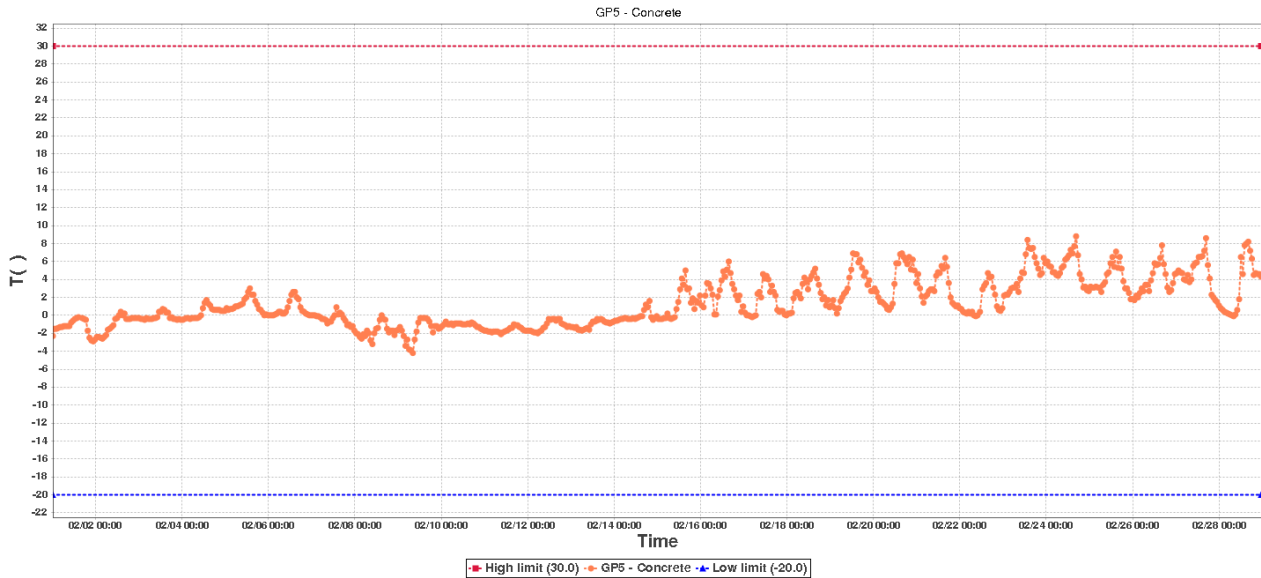

## Device Information

Device ID:	50963466130496808682	Device SUB-ID:	0
Device Name:	GroundProbe-3	Device Model:	RCW-600WiFi

## Description:

Hours to monitor: 671.0

## GP5 - ConcreteSummary

High limit:	30.0	Start Time:	2021/02/01 00:17:41(GMT+00:00)
Low limit:	-20.0	End Time:	2021/02/28 23:20:33(GMT+00:00)
Max:	8.8	Data Points:	665
Min:	-4.2		
Average:	1.3		

## GP6 - GrassSummary

High limit:	30.0	Start Time:	2021/02/01 00:17:41(GMT+00:00)
Low limit:	-20.0	End Time:	2021/02/28 23:20:33(GMT+00:00)
Max:	18.4	Data Points:	665
Min:	-9.2		
Average:	1.9		

Data List