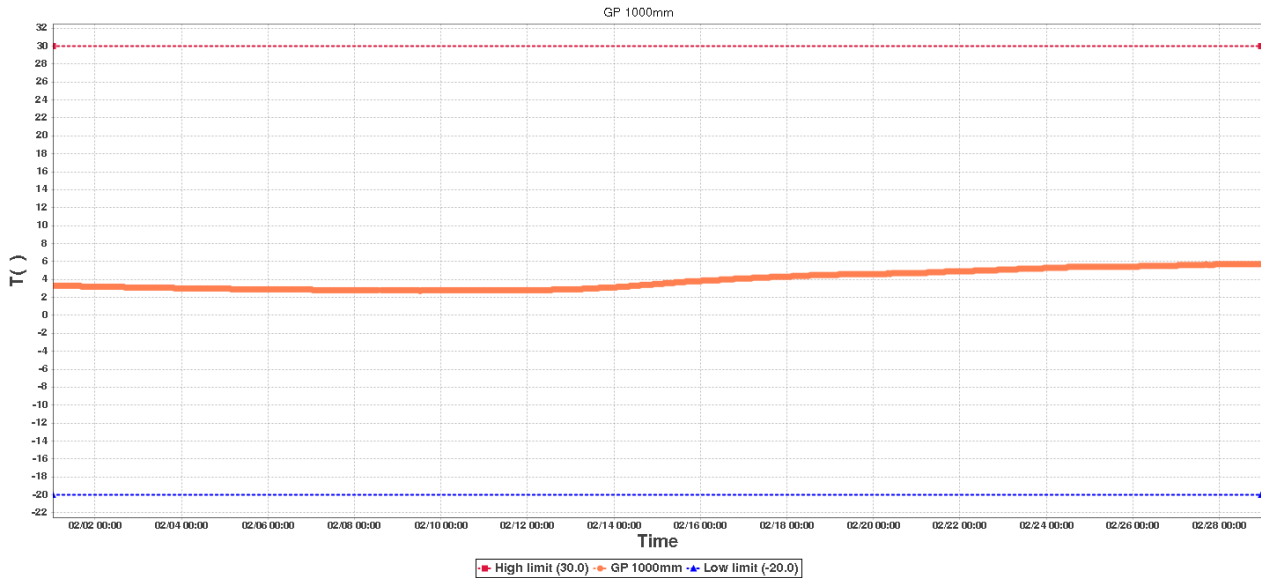

# RCW-600WiFi Data Log

## Device Information

Device ID:	02849871144083001802	Device SUB-ID:	0
Device Name:	Ground Prob-2	Device Model:	RCW-600WiFi

## GP 1000mmSummary

High limit:	30.0	Start Time:	2019/02/01 00:36:54(GMT+01:00)
Low limit:	-20.0	End Time:	2019/02/28 23:15:04(GMT+01:00)
Max:	5.7	Data Points:	666
Min:	2.7		
Average:	3.91		

## AirSummary

High limit:	30.0	Start Time:	2019/02/01 00:36:54(GMT+01:00)
Low limit:	-20.0	End Time:	2019/02/28 23:15:04(GMT+01:00)
Max:	20.0	Data Points:	666
Min:	-6.0		
Average:	6.09		