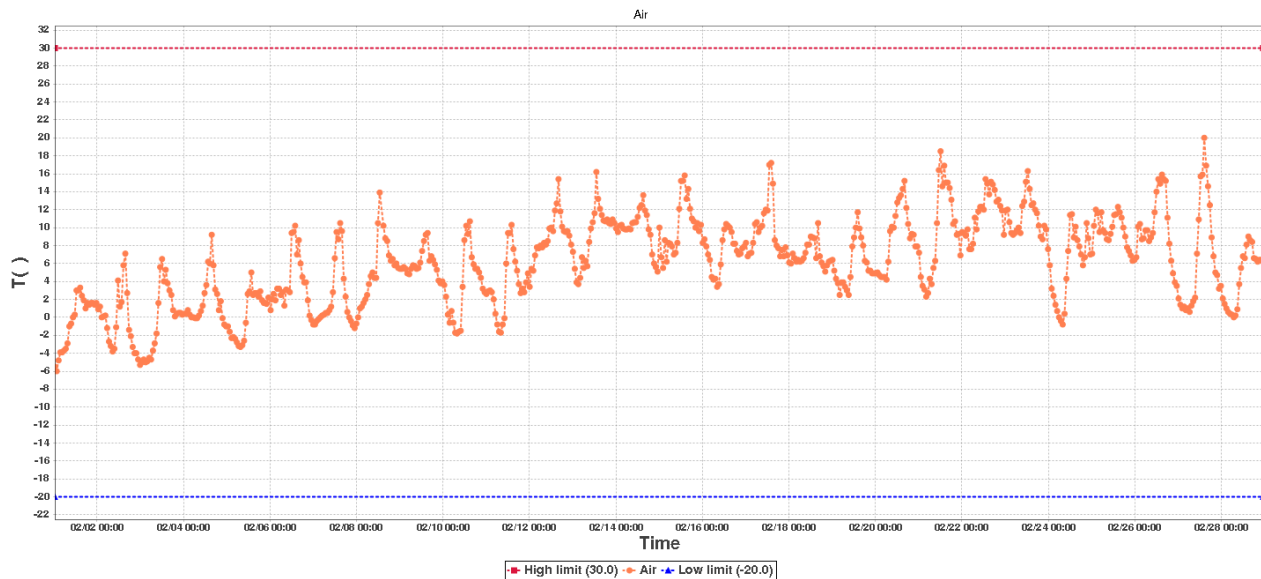

## Device Information

Device ID:	02849871144083001802	Device SUB-ID:	0
Device Name:	Ground Prob-2	Device Model:	RCW-600WiFi

## Description:

Hours to monitor: 671.0

## GP 1000mmSummary

High limit:	30.0	Start Time:	2019/02/01 00:36:54(GMT+01:00)
Low limit:	-20.0	End Time:	2019/02/28 23:15:04(GMT+01:00)
Max:	5.7	Data Points:	666
Min:	2.7		
Average:	3.91		

## AirSummary

High limit:	30.0	Start Time:	2019/02/01 00:36:54(GMT+01:00)
Low limit:	-20.0	End Time:	2019/02/28 23:15:04(GMT+01:00)
Max:	20.0	Data Points:	666
Min:	-6.0		
Average:	6.09		