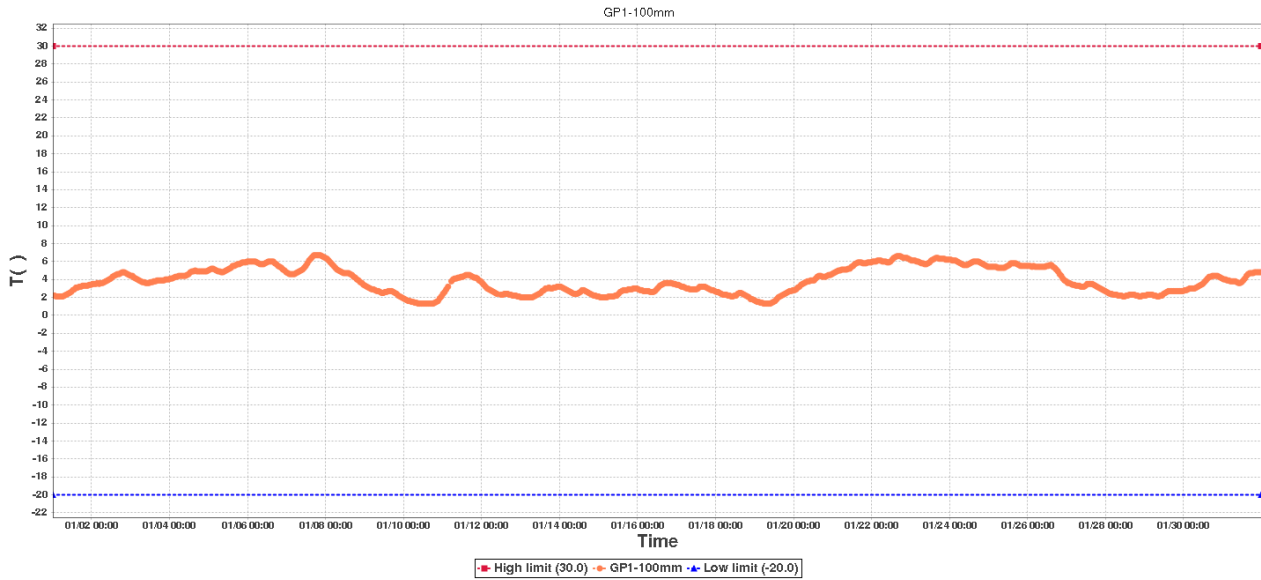

Ground Probe-1 Data Log

Device Information

Device ID:	92173854970390518869	Device SUB-ID:	0
Device Name:	Ground Probe-1	Device Model:	RCW-600WiFi

Description:

Hours to monitor: 743.0

GP1-100mmSummary

High limit:	30.0	Start Time:	2020/01/01 00:12:15(GMT+00:00)
Low limit:	-20.0	End Time:	2020/01/31 23:44:52(GMT+00:00)
Max:	6.7	Data Points:	736
Min:	1.3		
Average:	3.9		