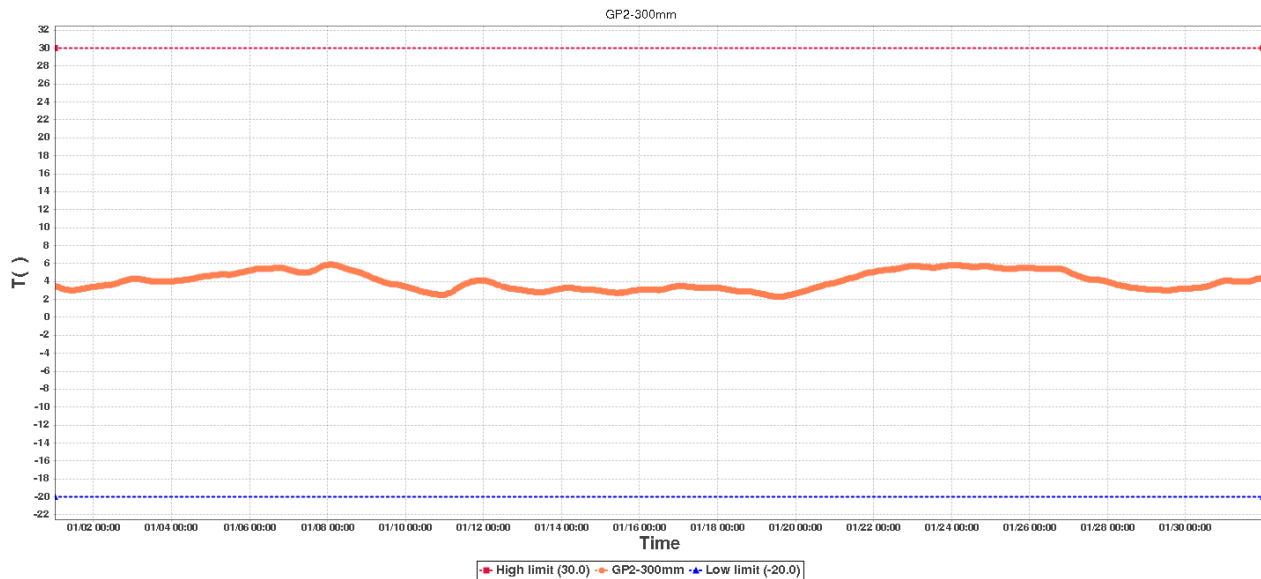

Data List

Logging Time	GP1-100mm T( )	GP2-300mm T( )
2020/01/31 23:44:52(GMT+00:00)	4.8	4.4
2020/01/31 22:44:58(GMT+00:00)	4.8	4.4
2020/01/31 21:45:03(GMT+00:00)	4.8	4.3
2020/01/31 20:45:08(GMT+00:00)	4.8	4.3
2020/01/31 19:45:14(GMT+00:00)	4.8	4.3
2020/01/31 18:45:20(GMT+00:00)	4.7	4.2
2020/01/31 17:45:25(GMT+00:00)	4.7	4.1
2020/01/31 16:45:30(GMT+00:00)	4.7	4.1
2020/01/31 15:45:35(GMT+00:00)	4.6	4.0
2020/01/31 14:45:41(GMT+00:00)	4.4	4.0
2020/01/31 13:45:46(GMT+00:00)	4.1	4.0
2020/01/31 12:45:51(GMT+00:00)	3.9	4.0
2020/01/31 11:45:56(GMT+00:00)	3.7	4.0
2020/01/31 10:46:01(GMT+00:00)	3.6	4.0
2020/01/31 09:46:07(GMT+00:00)	3.6	4.0
2020/01/31 08:46:13(GMT+00:00)	3.7	4.0
2020/01/31 07:46:18(GMT+00:00)	3.8	4.0
2020/01/31 06:46:23(GMT+00:00)	3.8	4.0
2020/01/31 05:46:28(GMT+00:00)	3.8	4.0
2020/01/31 04:46:34(GMT+00:00)	3.8	4.0
2020/01/31 03:46:39(GMT+00:00)	3.9	4.1
2020/01/31 02:46:45(GMT+00:00)	3.9	4.1
2020/01/31 01:46:50(GMT+00:00)	4.0	4.1
2020/01/31 00:46:55(GMT+00:00)	4.0	4.1
2020/01/30 23:47:01(GMT+00:00)	4.1	4.1
2020/01/30 22:47:06(GMT+00:00)	4.2	4.0
2020/01/30 21:47:12(GMT+00:00)	4.3	4.0
2020/01/30 20:47:17(GMT+00:00)	4.4	3.9
2020/01/30 19:47:23(GMT+00:00)	4.4	3.9
2020/01/30 18:47:28(GMT+00:00)	4.4	3.8
2020/01/30 17:47:34(GMT+00:00)	4.4	3.7
2020/01/30 16:47:39(GMT+00:00)	4.3	3.7
2020/01/30 15:47:45(GMT+00:00)	4.3	3.6
2020/01/30 14:47:49(GMT+00:00)	4.1	3.5
2020/01/30 13:47:55(GMT+00:00)	3.9	3.5
2020/01/30 12:48:01(GMT+00:00)	3.7	3.4