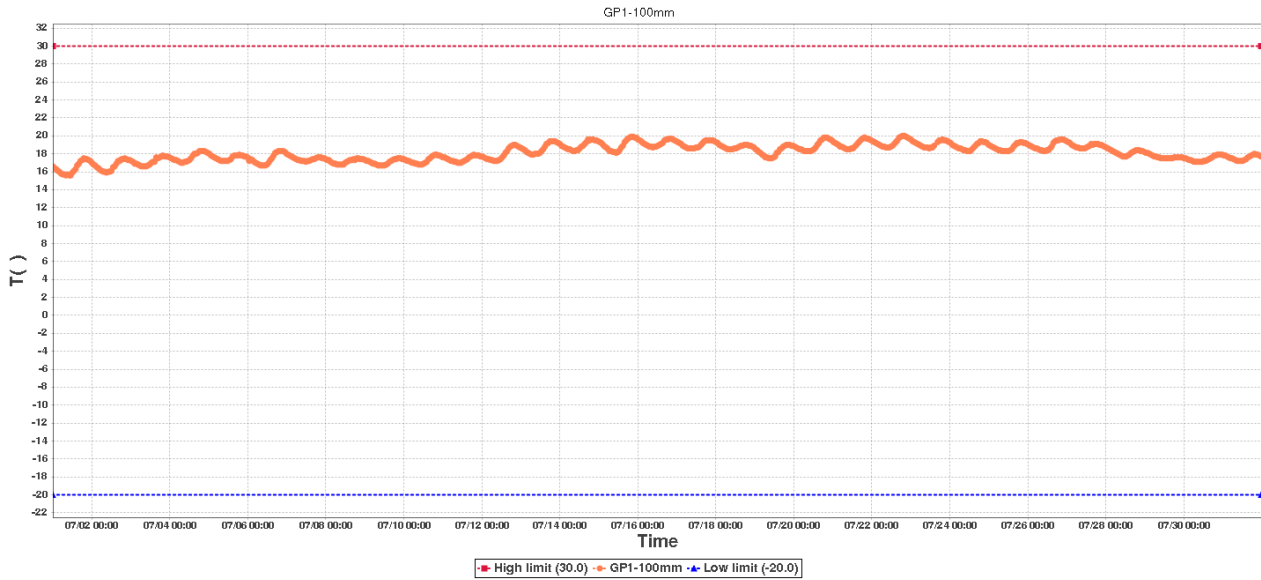

# Ground Probe-1 Data Log

## Device Information

|              |                      |                |             |
|--------------|----------------------|----------------|-------------|
| Device ID:   | 92173854970390518869 | Device SUB-ID: | 0           |
| Device Name: | Ground Probe-1       | Device Model:  | RCW-600WiFi |

## GP1-100mmSummary

|             |       |              |                                |
|-------------|-------|--------------|--------------------------------|
| High limit: | 30.0  | Start Time:  | 2021/07/01 00:00:50(GMT+00:00) |
| Low limit:  | -20.0 | End Time:    | 2021/07/31 23:32:02(GMT+00:00) |
| Max:        | 20.0  | Data Points: | 736                            |
| Min:        | 15.6  |              |                                |
| Average:    | 18.1  |              |                                |

## GP2-300mmSummary

|             |       |              |                                |
|-------------|-------|--------------|--------------------------------|
| High limit: | 30.0  | Start Time:  | 2021/07/01 00:00:50(GMT+00:00) |
| Low limit:  | -20.0 | End Time:    | 2021/07/31 23:32:02(GMT+00:00) |
| Max:        | 19.0  | Data Points: | 736                            |
| Min:        | 15.3  |              |                                |
| Average:    | 17.5  |              |                                |