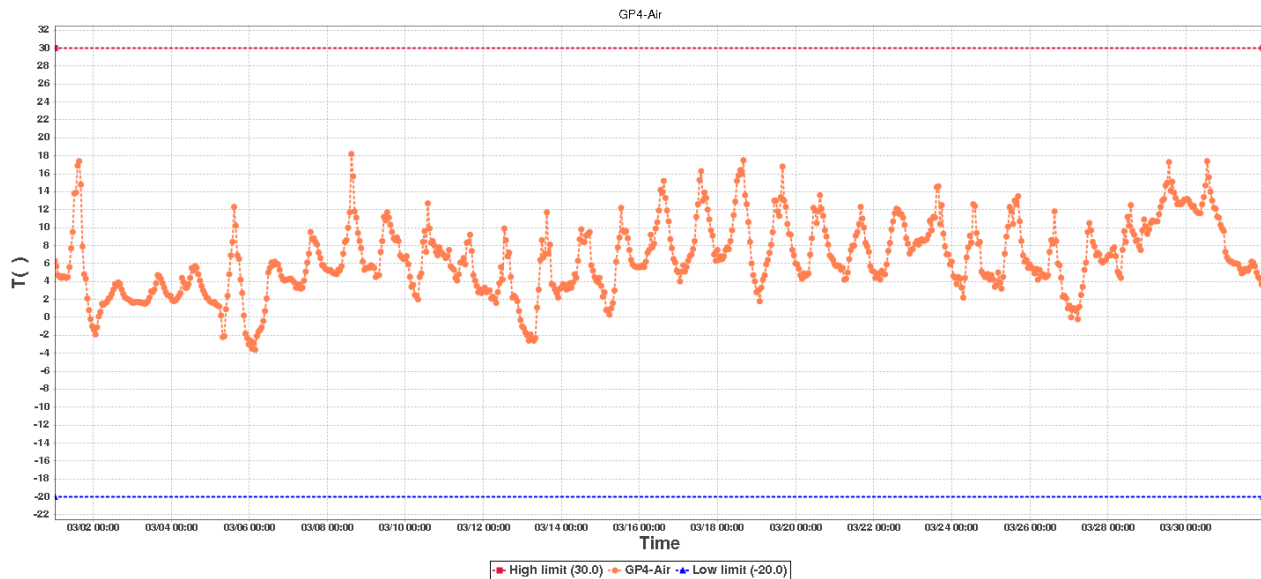

File Generated: 2021/04/03 08:30:29

Ground Prob-2 Data Log

Device Information

Device ID:	02849871144083001802	Device SUB-ID:	0
Device Name:	Ground Prob-2	Device Model:	RCW-600WiFi

Description:

Hours to monitor: 743.0

GP3-1mSummary

High limit:	30.0	Start Time:	2021/03/01 00:30:39(GMT+00:00)
Low limit:	-20.0	End Time:	2021/03/31 23:28:34(GMT+00:00)
Max:	7.1	Data Points:	740
Min:	4.5		
Average:	5.4		

GP4-AirSummary

High limit:	30.0	Start Time:	2021/03/01 00:30:39(GMT+00:00)
Low limit:	-20.0	End Time:	2021/03/31 23:28:34(GMT+00:00)
Max:	18.2	Data Points:	740
Min:	-3.6		
Average:	6.5		